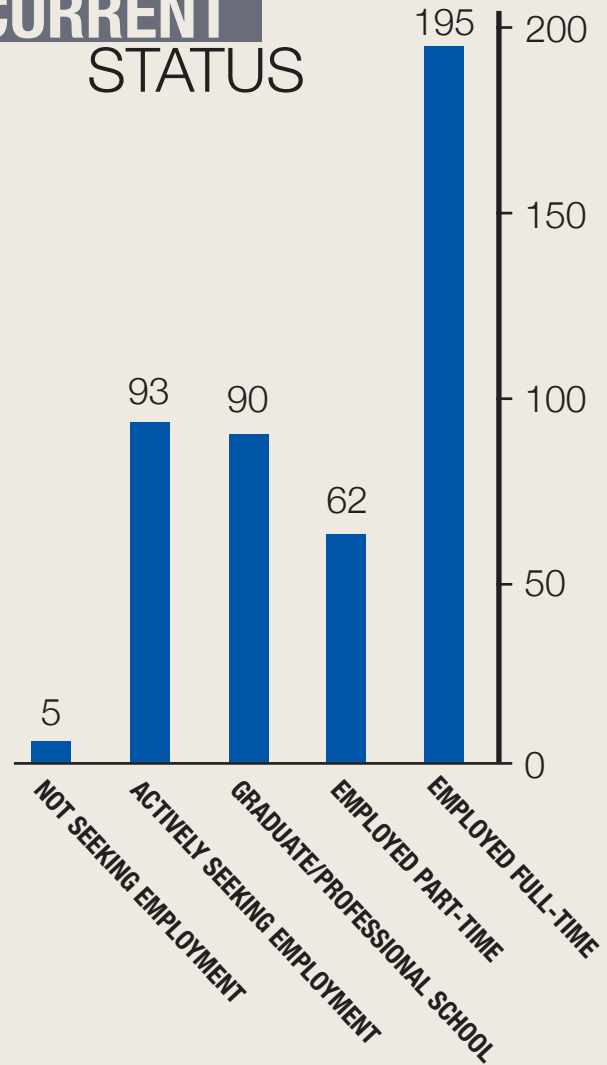

# LIBERAL ARTS & SCIENCES DESTINATION SURVEY

### MAP

Region	Frequency
New England	1
Middle Atlantic	5
East Central	5
Southeast	3
Midwest	15
Heartland	164
Southwest	3
Rocky Mountain	7
Pacific Coast	6
Non-Continental	1

## CURRENT STATUS

\*Respondents had the option to check multiple statuses.

The Destination Survey includes December 2011 graduates and May 2012 graduates. A series of three emails was sent to recent graduates to gather this information. The first email was sent on August 10, 2012, the second on September 7, 2012 and the third on October 5, 2012.

**1,937**

EMAILS SENT

**19.82%**

RESPONSE RATE

**384**

STUDENT RESPONDENTS

**LIBERAL ARTS AND SCIENCES MAJORS**

**PART-TIME JOBS**